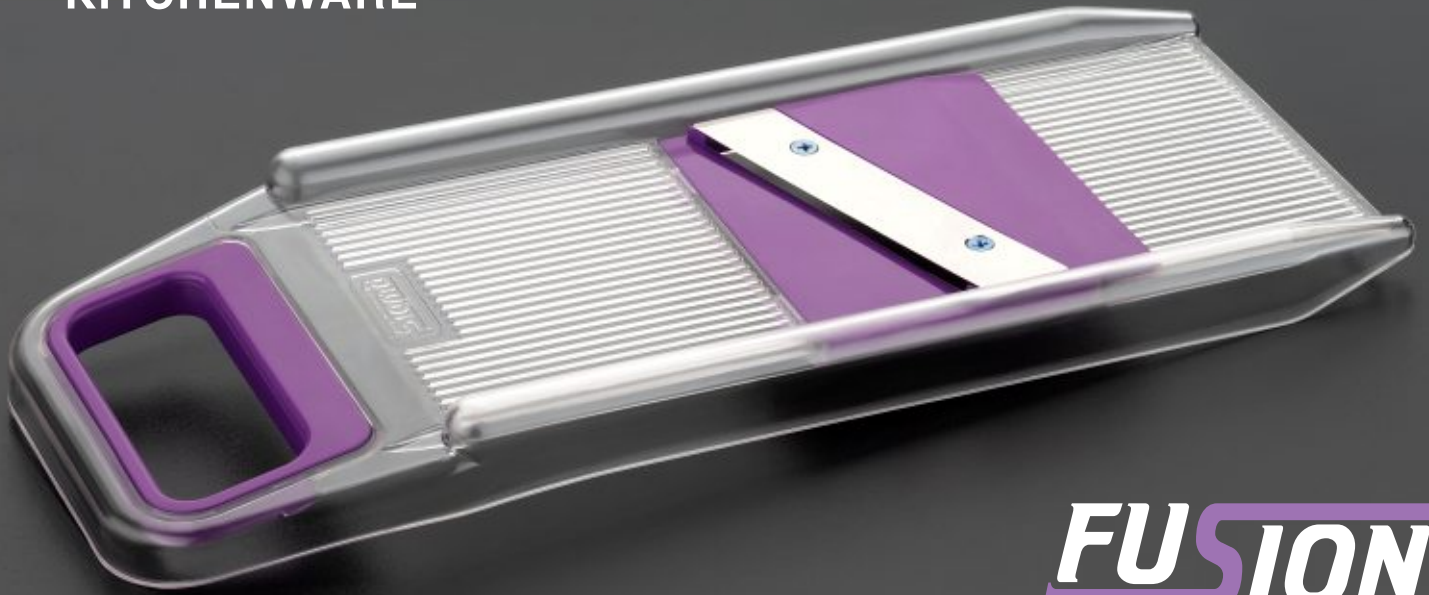

INNER PACKING : 10 PCS.
CARTON PACKING : 360 PCS.

46

EASY SPARK KITCHEN GAS LIGHTER

INNER PACKING : 10 PCS.
CARTON PACKING : 360 PCS.

SIGMA[®]
KITCHENWARE

six in one
multipurpose

FUSION
wonder maker
vegetable slicer